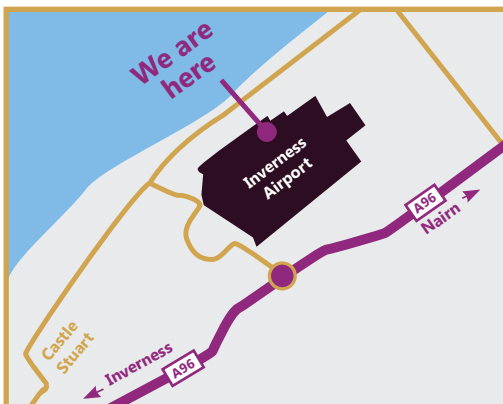

If you would like to find out more about the services we have to offer or would like to talk to someone in person, then please do not hesitate to get in touch.

You can also visit our website www.highlandjetcentre.com for more information or email us at info@highlandjetcentre.com.